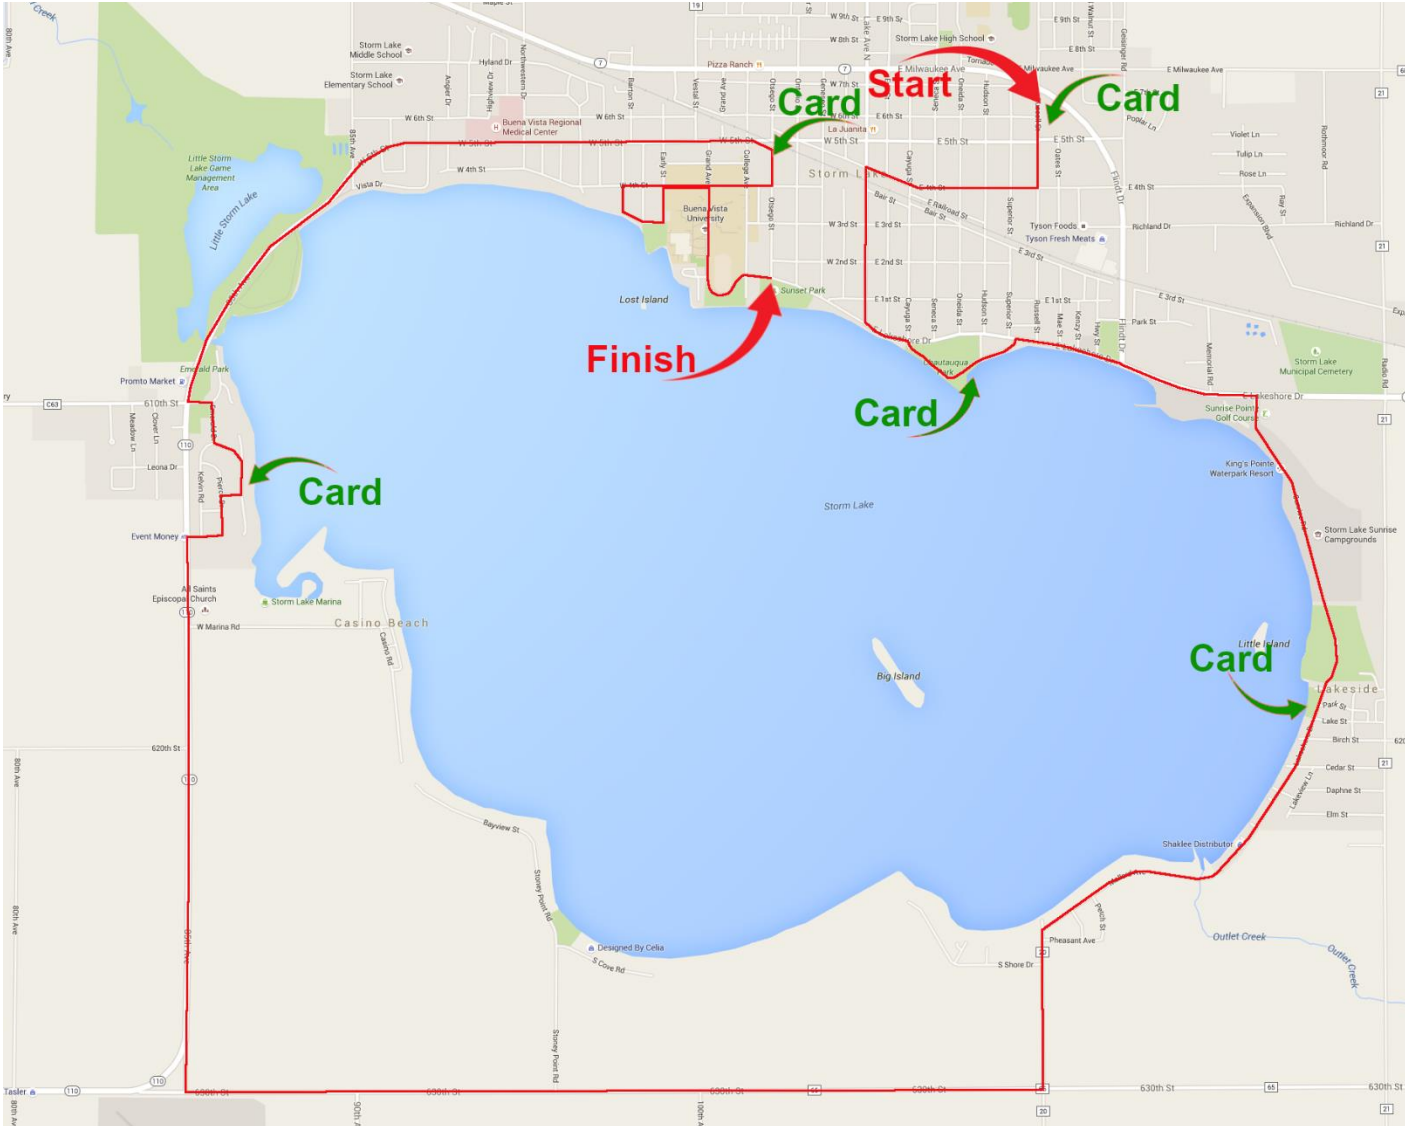

2023 SSS Car Cruise – July 3rd

Begin assembling at 4:00pm and start parade at 4:45pm

1. Assemble at Prairie Lakes AEA Building, 824 Flindt Dr. (next to Dairy Queen)
 - a. **Poker Run – Card A**
2. Left (South) onto Russell Street at 4:45pm
3. Right (West) onto 4th Street
4. Continue on 4th street as it turns to Railroad
5. Left (South) onto Lake Avenue
6. Left (East) onto Lakeshore Drive
7. Right (South) onto Chautauqua Park Dr
 - a. **Poker Run – Card B (chautauquau park – parking)**
8. Right (East) onto Lakeshore Drive
9. Continue east past King's Pointe Resort
10. Right (South) onto Sunrise Park Road
 - a. **Poker Run – Card C (ABC Park – Lakeside)**
11. Continue through Lakeside on Lakeshore Drive
12. Continue on Lakeshore Drive to Mallard Drive
13. Left (South) onto 110th Ave at Bel-Air Beach
14. Right (West) onto C-65
15. Right (North) on 85th Avenue at the Airport
16. Continue North as 85th Avenue joins Highway 110
17. Right (East) onto Howard Road (South end of Emerald Park)
18. Left (North) onto Pierce Drive
19. Right (East) onto Parlina Lane
20. Left (North) onto Emerald Drive
 - a. **Poker Run – Card D (Corner of Parlina and Emerald Dr.)**
21. Continue on Emerald Drive through Emerald Park to Highway 110
22. Right (North) onto Highway 110
23. Continue east onto West 5th Street
24. Right (South East) onto Otsego Street
25. Pull through Driveway at Otsego Place
 - a. **Poker Run – Card E (Otsego Place)**
26. South on Otsego Street
27. Right (West) onto West 4th Street
28. Left (South) onto Barton Street
29. Follow Barton Street Past Lake Pointe Villa to Lighthouse Drive
30. Left (East) onto Lighthouse Drive
31. Left (North) onto Early Street
32. Right (East) onto West 4th Street
33. Right (South) onto Grand Avenue
34. Continue on Grand Avenue as it transitions to West Lakeshore Drive past Circle Park
35. Follow West Lakeshore Drive to the West End of Sunset Park